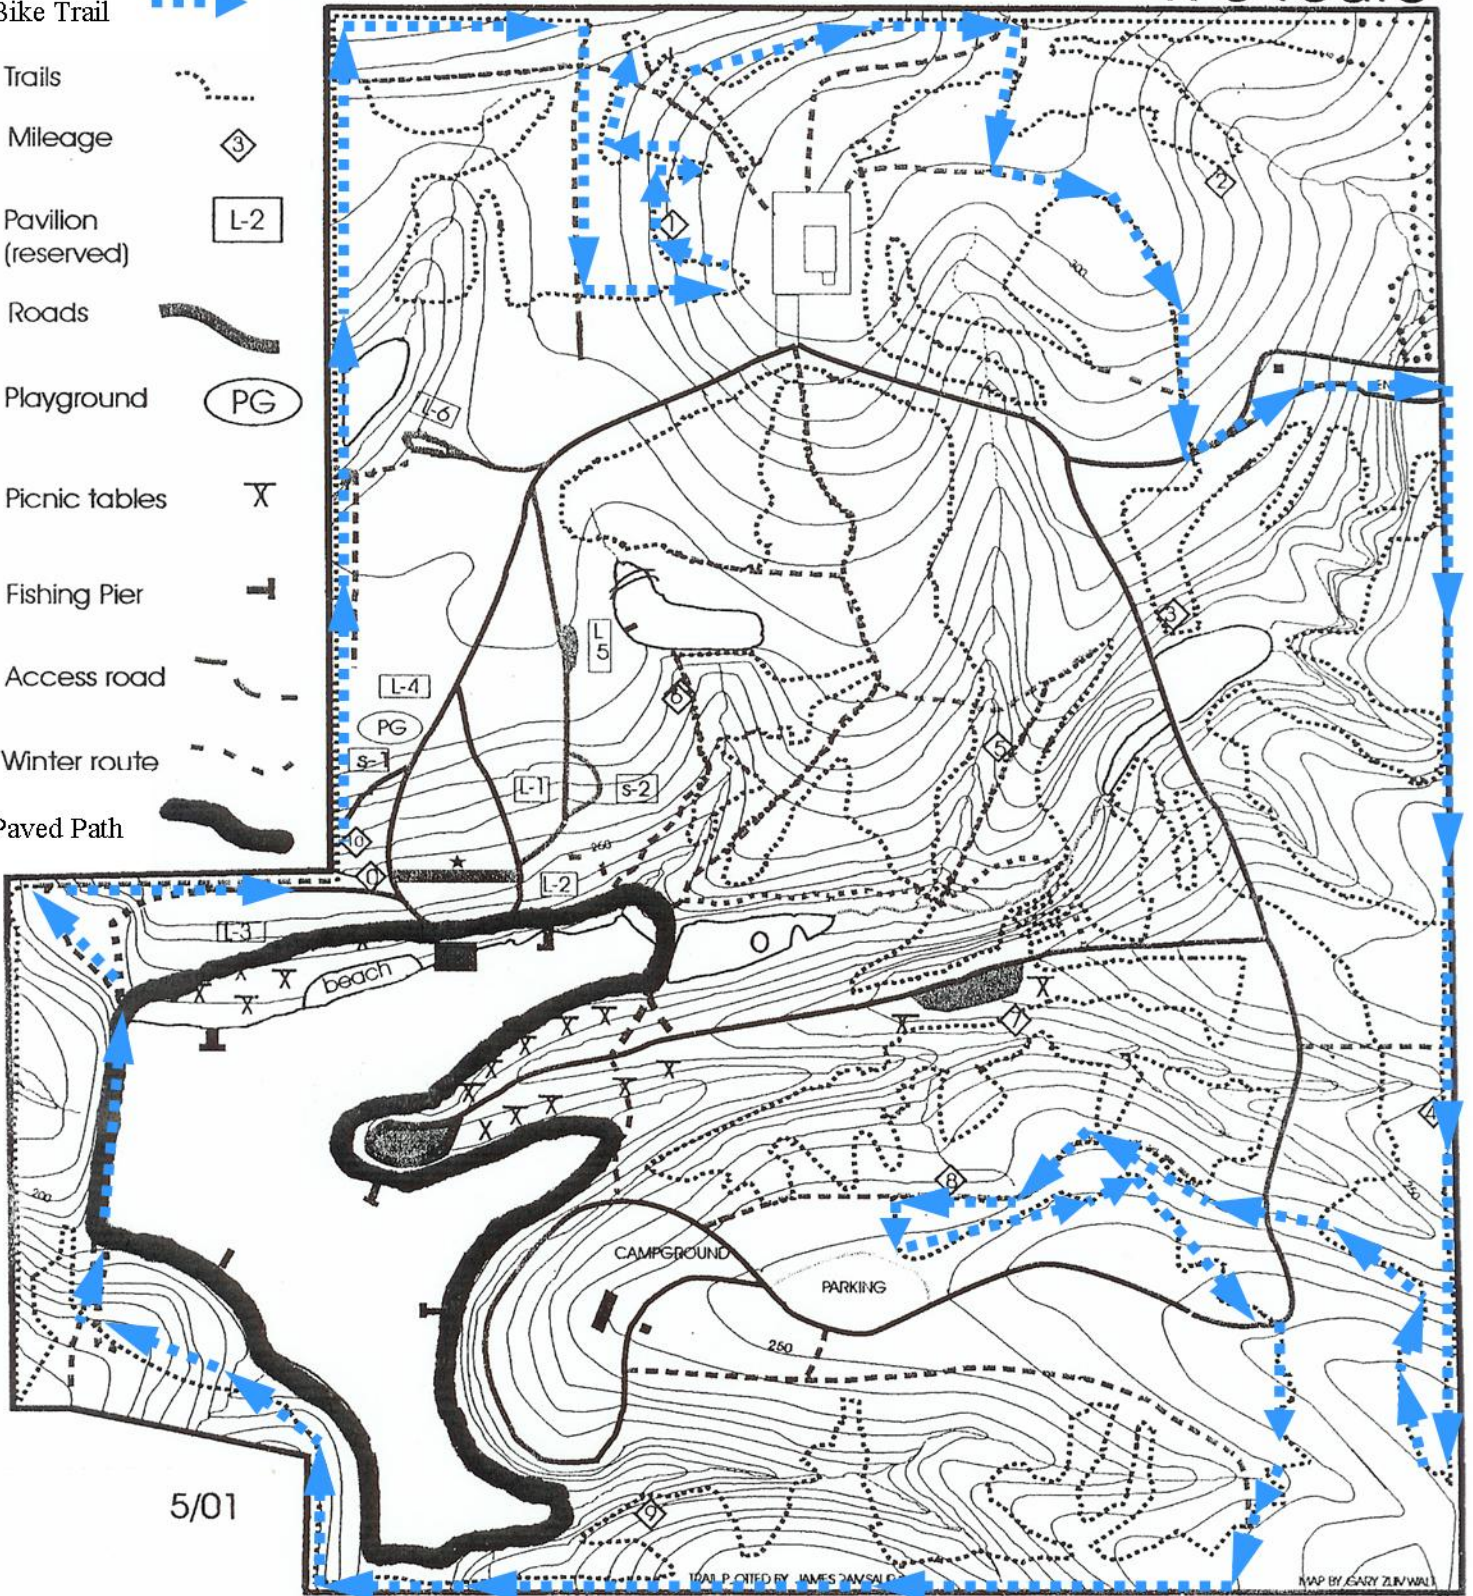

LINCOLN PARISH PARK

RUSTON LA. 71270

318-251-5156

x-c route

LEGEND

- Beginners Bike Trail
- Trails
- Mileage
- Pavillon (reserved)
- Roads
- Playground
- Picnic tables
- Fishing Pier
- Access road
- Winter route
- Paved Path

SCALE 1: 6000

CONTOUR INTERVAL 5 FEET

MAP PLOTTED BY JAMES WANSAL

MAP BY GARY ZIN WALK